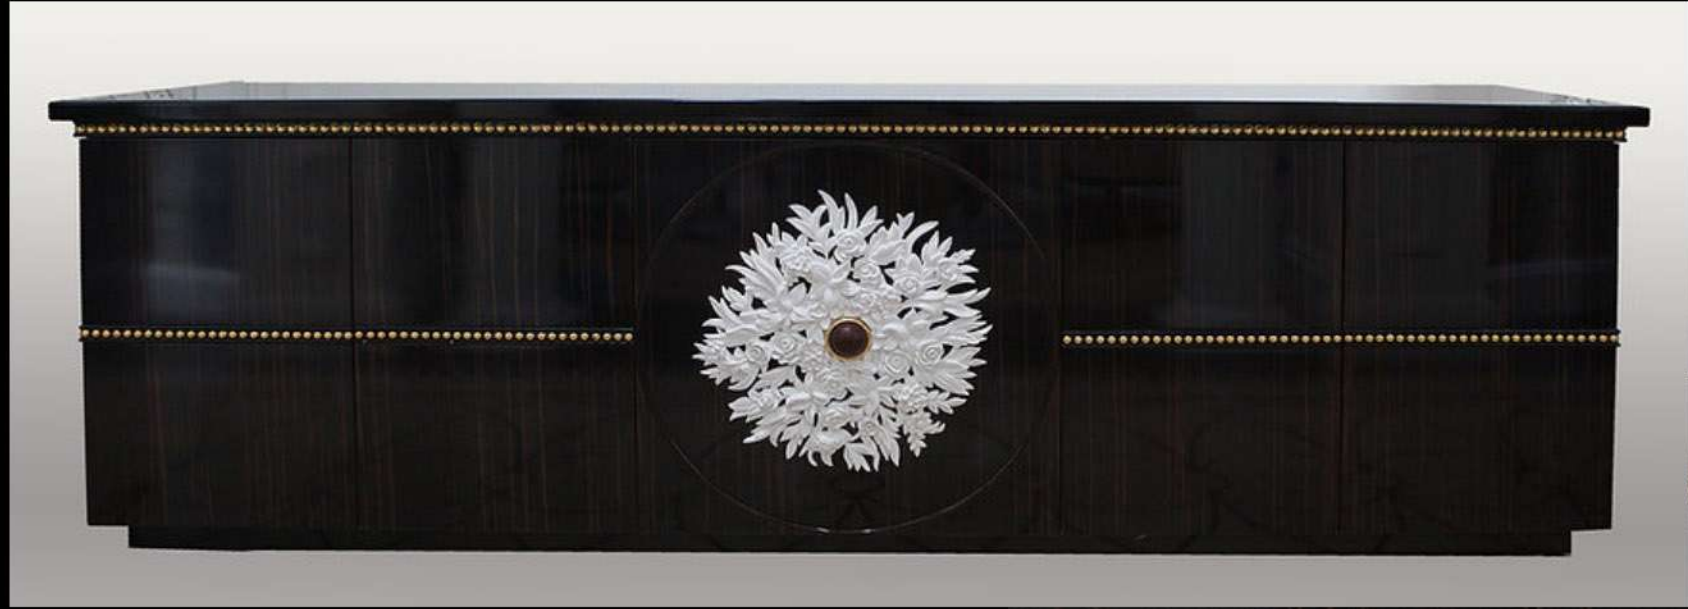

# FORBIDDEN CITY

COLLECTION  
OF NEOCLASSICAL FURNITURE

Wood panel: WP-01

Showcase MOD-193  
L181\*W57\*H220 cm

Side table 5309 FC-21  
D55 H76 cm

Armchair 5314 FC-25  
W61\*L59 H87 cm

High Coffe Table 5180 SP-11  
D64 H64 cm

Coffee table 136 SP-10/1  
D108 H56 cm

Side table 5180 SP-11  
D53 H64 cm

Armchair 5175 SP-01-1  
93\*88\*79 cm

Area rug CON-290/2  
D300 cm

Dresser 5177 SP-03  
L226 H70 W53 cm

Showcase MOD-193  
L181\*W57\*H220 cm

Side table 5289 FC-02  
L73 W42 H165 cm

Wood panel WP-02  
Custom size

Pedestal 5221 WN-19  
L44 W44 H50

Fireplace WN-06  
L211 H119 W29 cm

Right: Fragment of silk embroidery after French engraving, Boucher