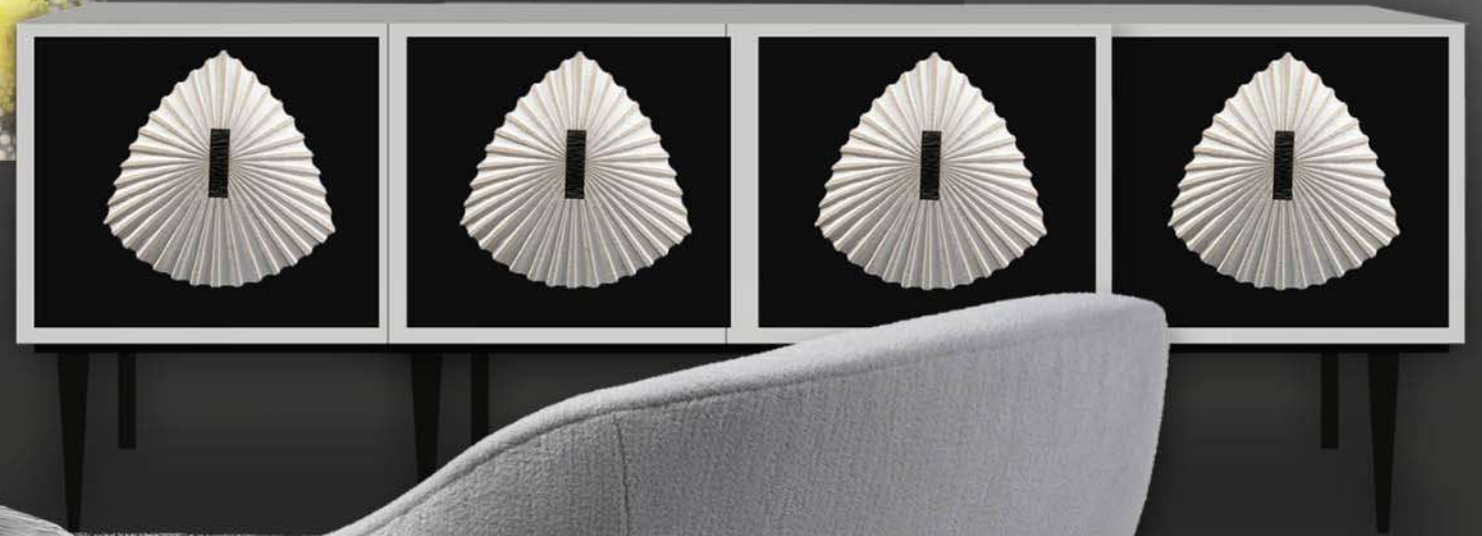

# HIDDEN WORLD

CONTEMPORARY L RUG COLLECTION

Rug desing HW-05

Size 2.50 x 3.10 m

Limited Edition, number of repeat -10

Rug desing HW-03

Size 2.50 x 3.10 m

Limited Edition, number of repeat -10