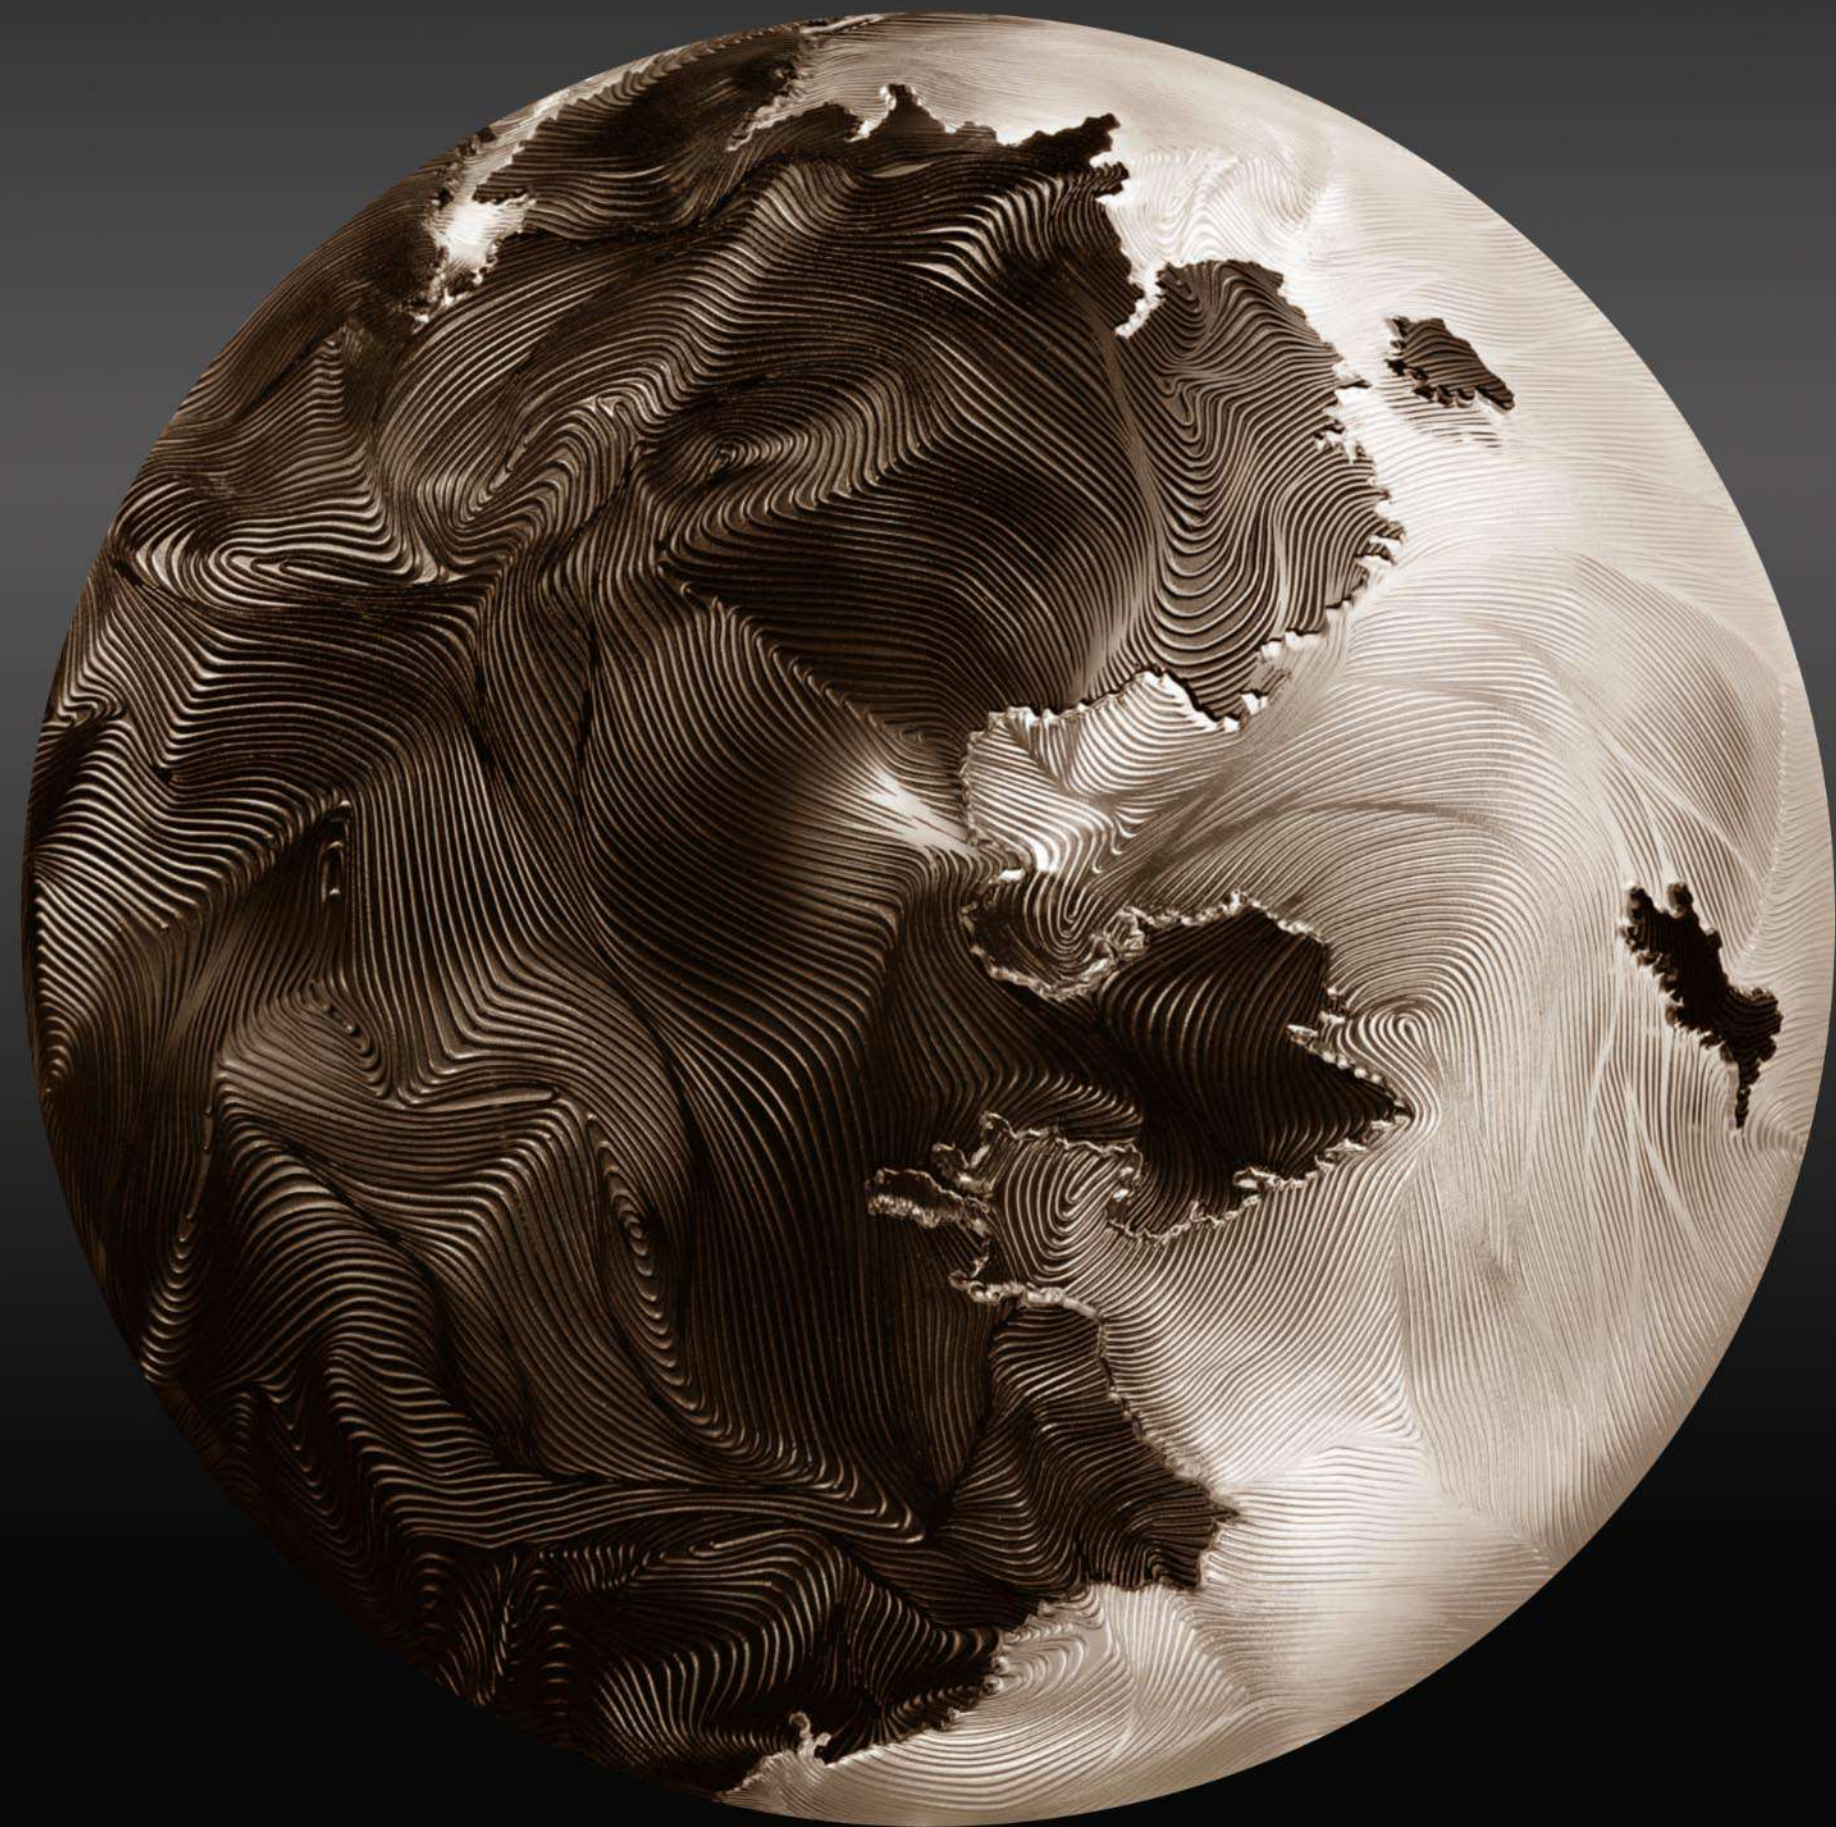

Size 2.5 x 3.5 m

Limited Edition, number of repeat -10

Rug design HW-02

Size 2.5 x 3.5 m

Limited Edition, number of repeat -10

Rug design HW-08

Size D3.0 m

Limited Edition, number of repeat -10