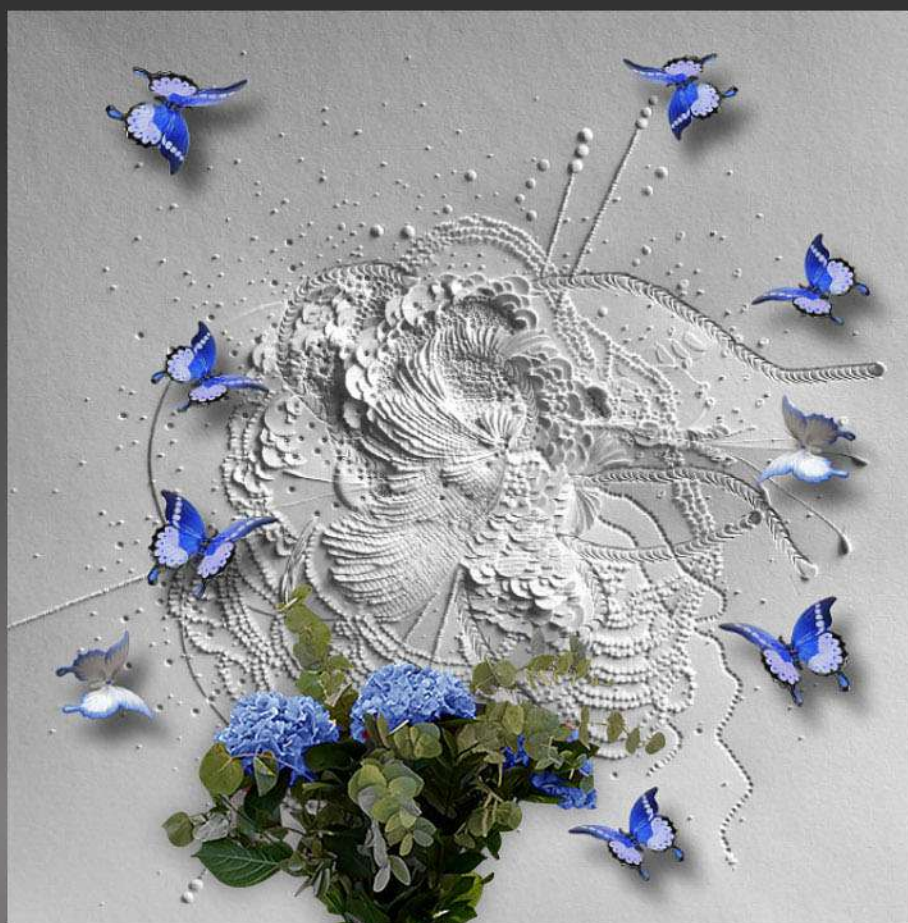

# HIDDEN WORLD

CONTEMPORARY L RUG COLLECTION

Rug desing HW-05

Size 2.50 x 3.10 m

Limited Edition, number of repeat -10

Rug desing HW-03

Size 2.50 x 3.10 m

Limited Edition, number of repeat -10

Rug desing HW-14

Size 2.50 x 3.10 m

Limited Edition, number of repeat -10

Rug desing HW-06

Size 2.50 x 3.10 m

Limited Edition, number of repeat -10

Rug design HW-07

Size D3 m