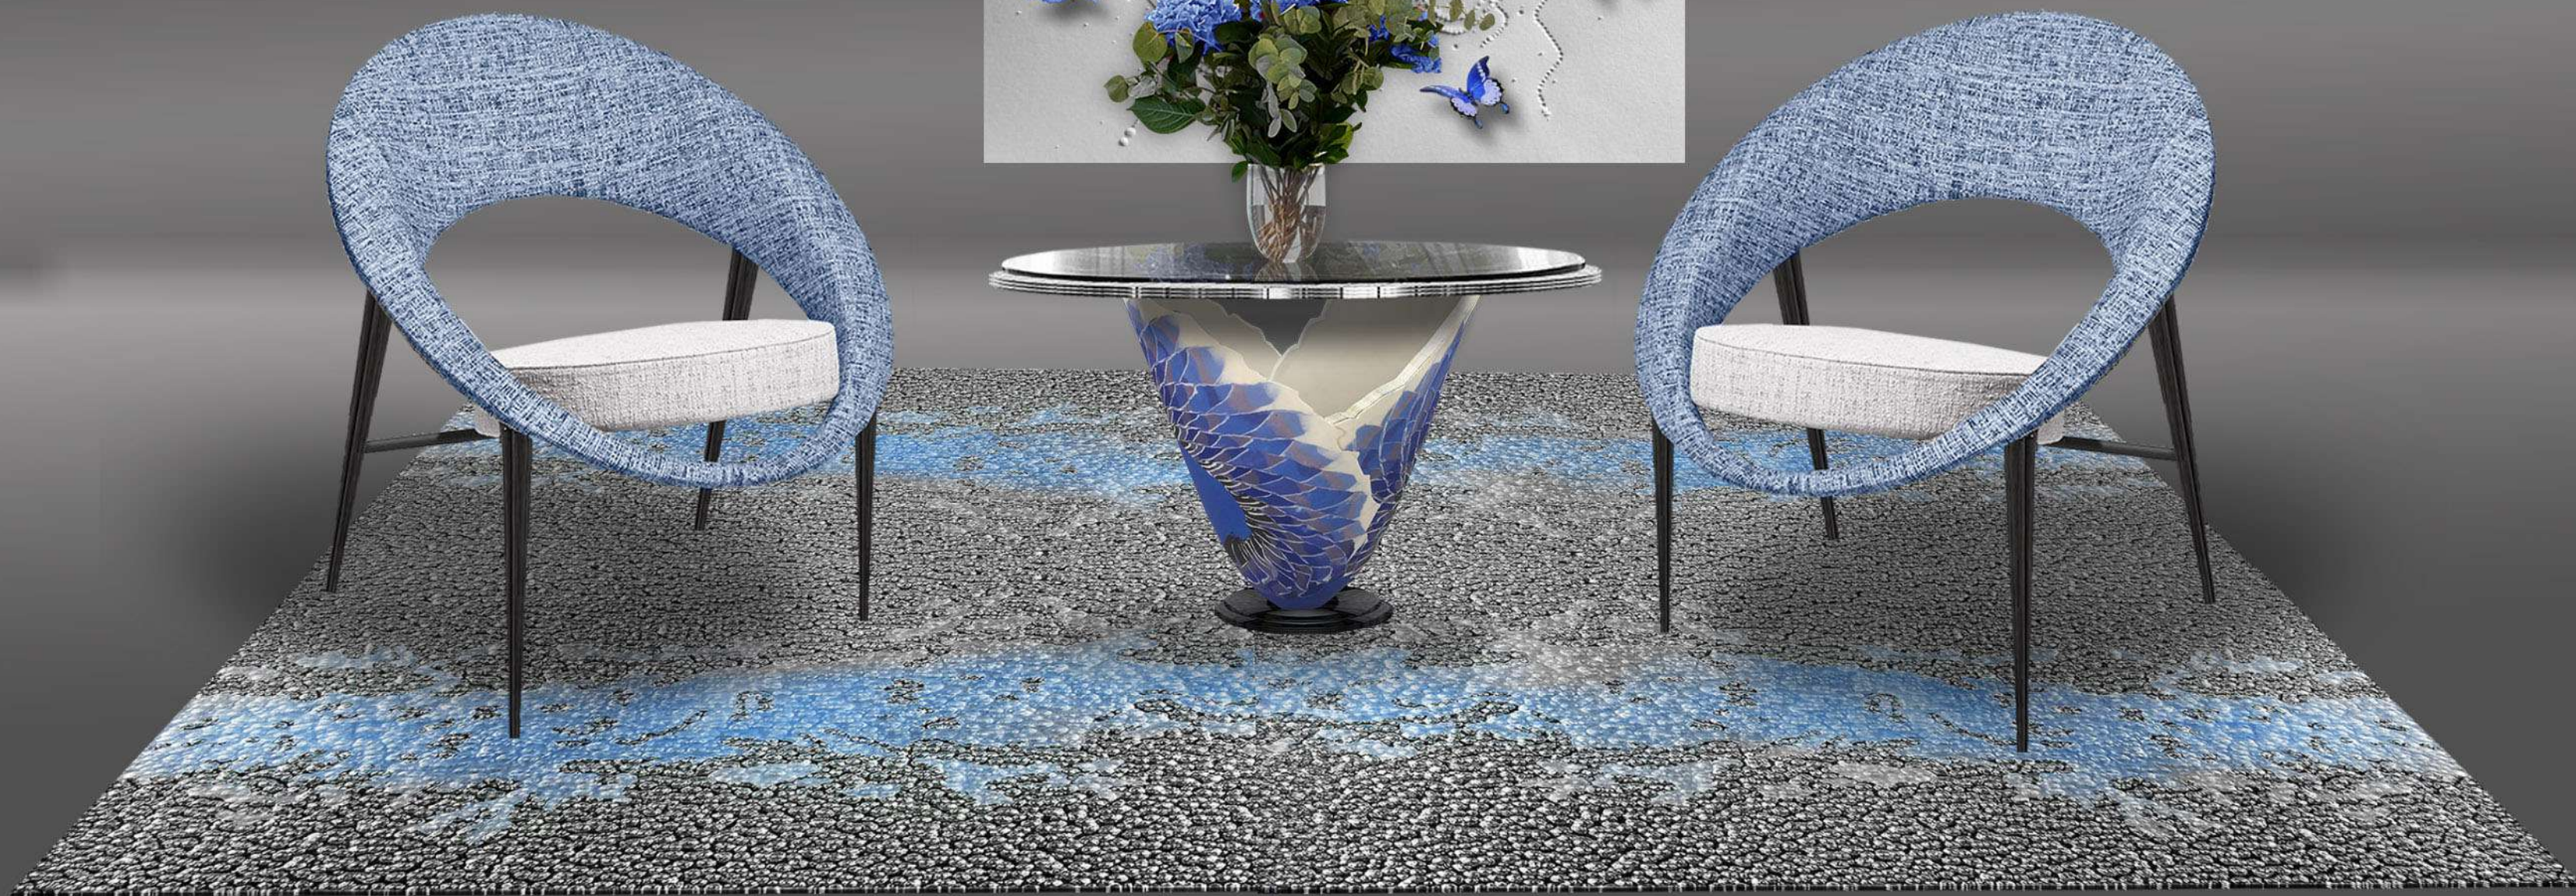

# HIDDEN WORLD

CONTEMPORARY L RUG COLLECTION

Rug desing HW-05

Size 2.50 x 3.10 m

Limited Edition, number of repeat -10

Rug desing HW-03

Size 2.50 x 3.10 m

Limited Edition, number of repeat -10

Limited Edition, number of repeat -10

Rug design HW-10

Size D3 m

Limited Edition, number of repeat -10

Rug design HW-09

Size D3 m

Limited Edition, number of repeat -10

Rug design HW-01

Size 2.5 x 3.5 m

Limited Edition, number of repeat -10

Rug design HW-02

Size 2.5 x 3.5 m

Limited Edition, number of repeat -10

Rug design HW-08

Size D3.0 m

Limited Edition, number of repeat -10

Rug design HW-11

Size 3.0 x 3.0 m

Limited Edition, number of repeat -10

Rug design HW-13

Size D3.0 m

Limited Edition, number of repeat -10