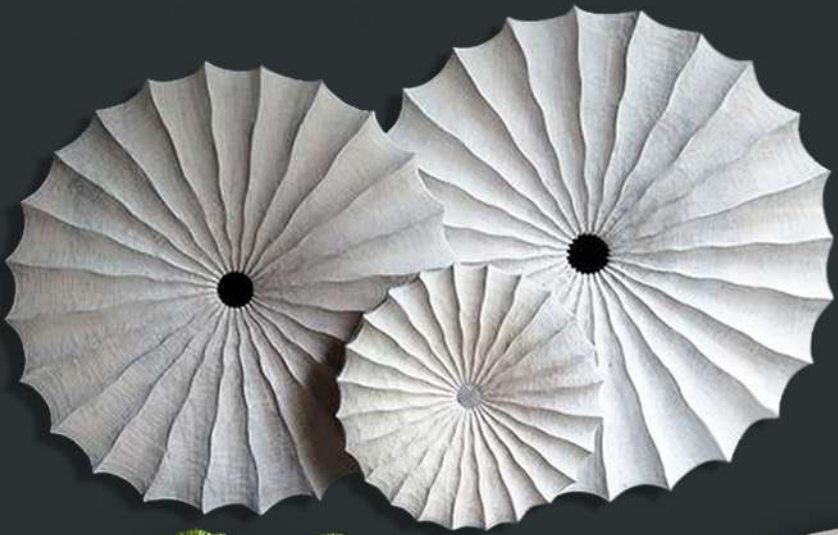

ALEXANDER'S COLLECTION

HIDDEN WORLD

COLLECTION
OF CONTEMPORARY FURNITURE

Coffee Table MOD-251
D120 H45

Side Table - ST-01
D40H50

Area Rug - CR-01/23
Custom Size
Original size: 250 x350

Decorative Panel: OA-013
100 x160x2