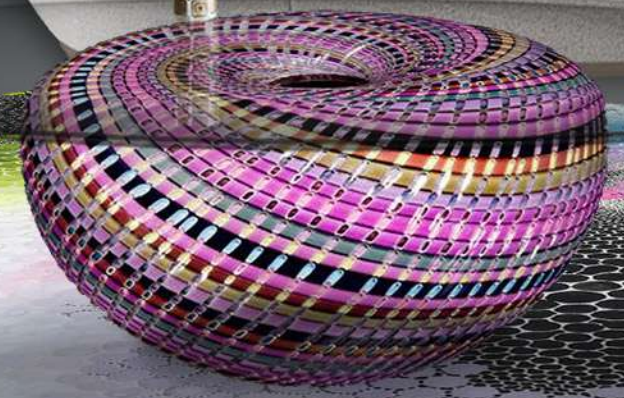

ALEXANDER'S COLLECTION

HIDDEN WORLD

COLLECTION
OF CONTEMPORARY FURNITURE

Coffee Table MOD-251
D120 H45

Side Table - ST-01
D40H50

Area Rug - CR-01/23
Custom Size
Original size: 250 x350

Decorative Panel: OA-013
100 x160x2

Coffee Table MOD-252
D135 H45

Side Table - MOD-253
D65 H55

Area Rug - CR-03-1/23
Custom size

Coffee Table MOD-252
D135 H45

Side Table - MOD-253
D65 H55

Area Rug - HW-01
Custom size
Original Size: 250 x 350