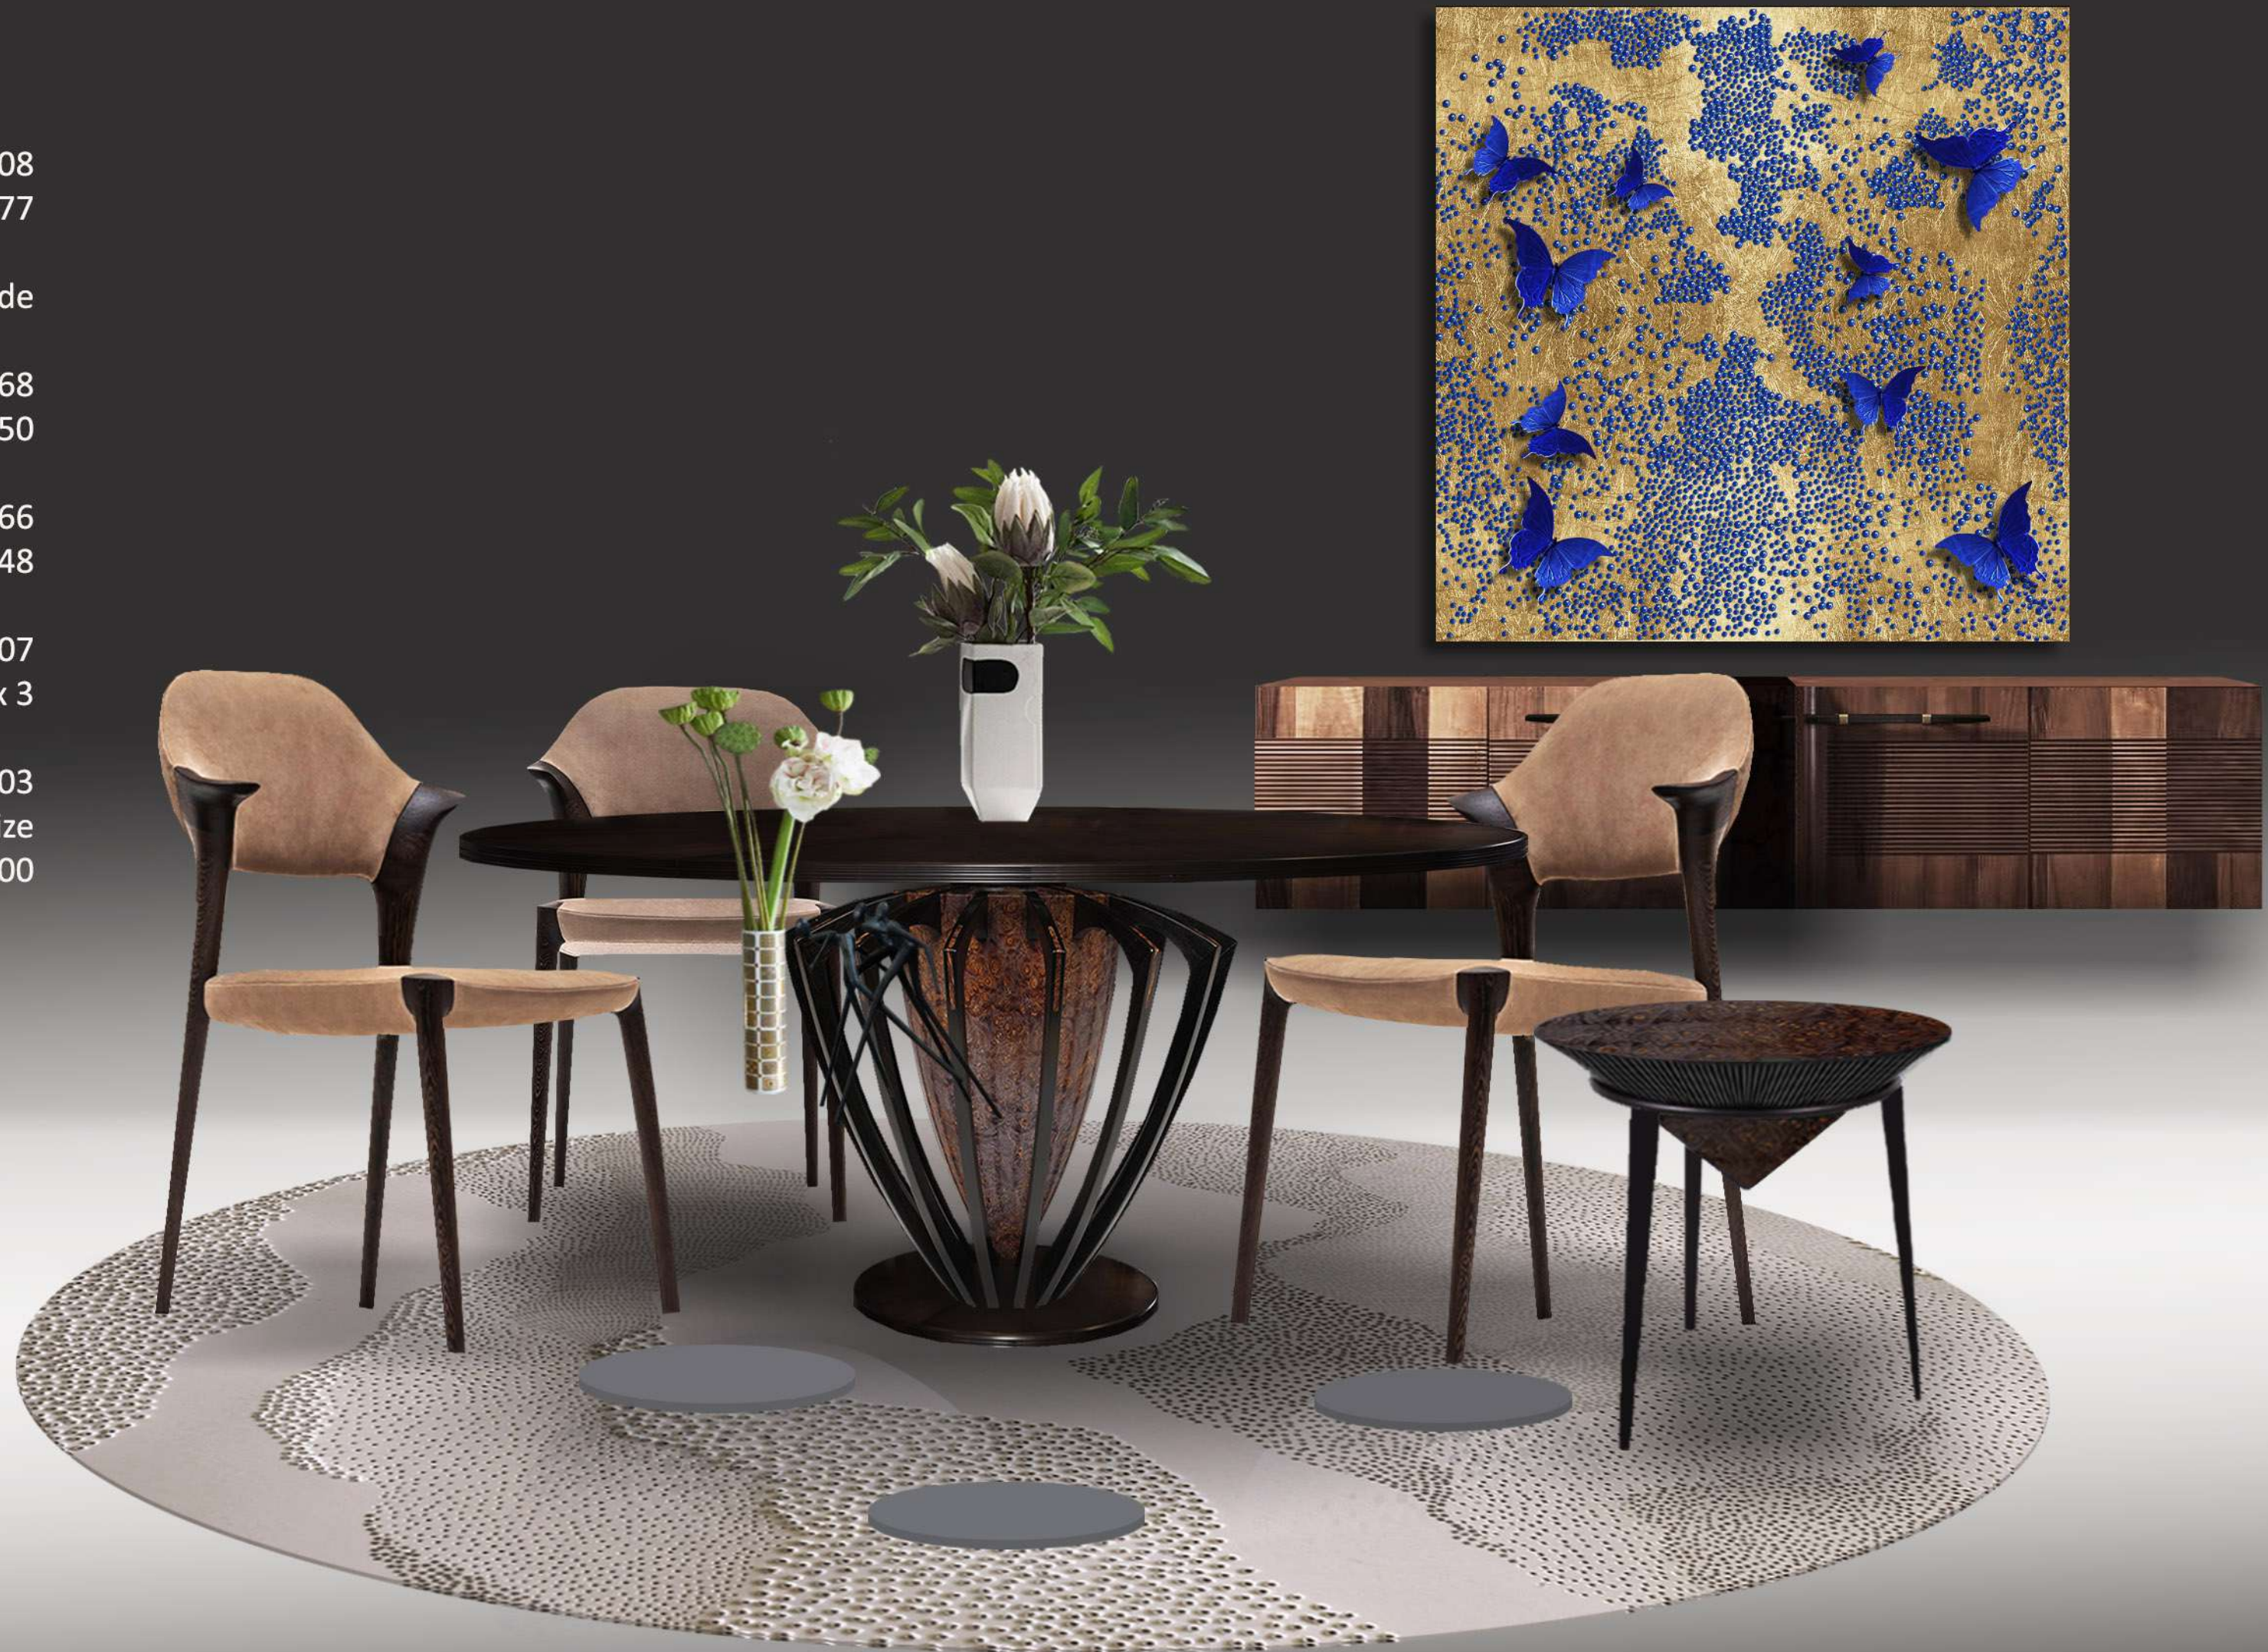

Dining Table MOD-208
D150 H77

Dining Chairs: Custom made

Side Table MOD- 68
D50 H50

Dresser MOD-66
L190 H50 W48

Wall Art: WA-07
170 x 170 x 3

Are Rug: HW-03
Custom Size
Original Size: D300