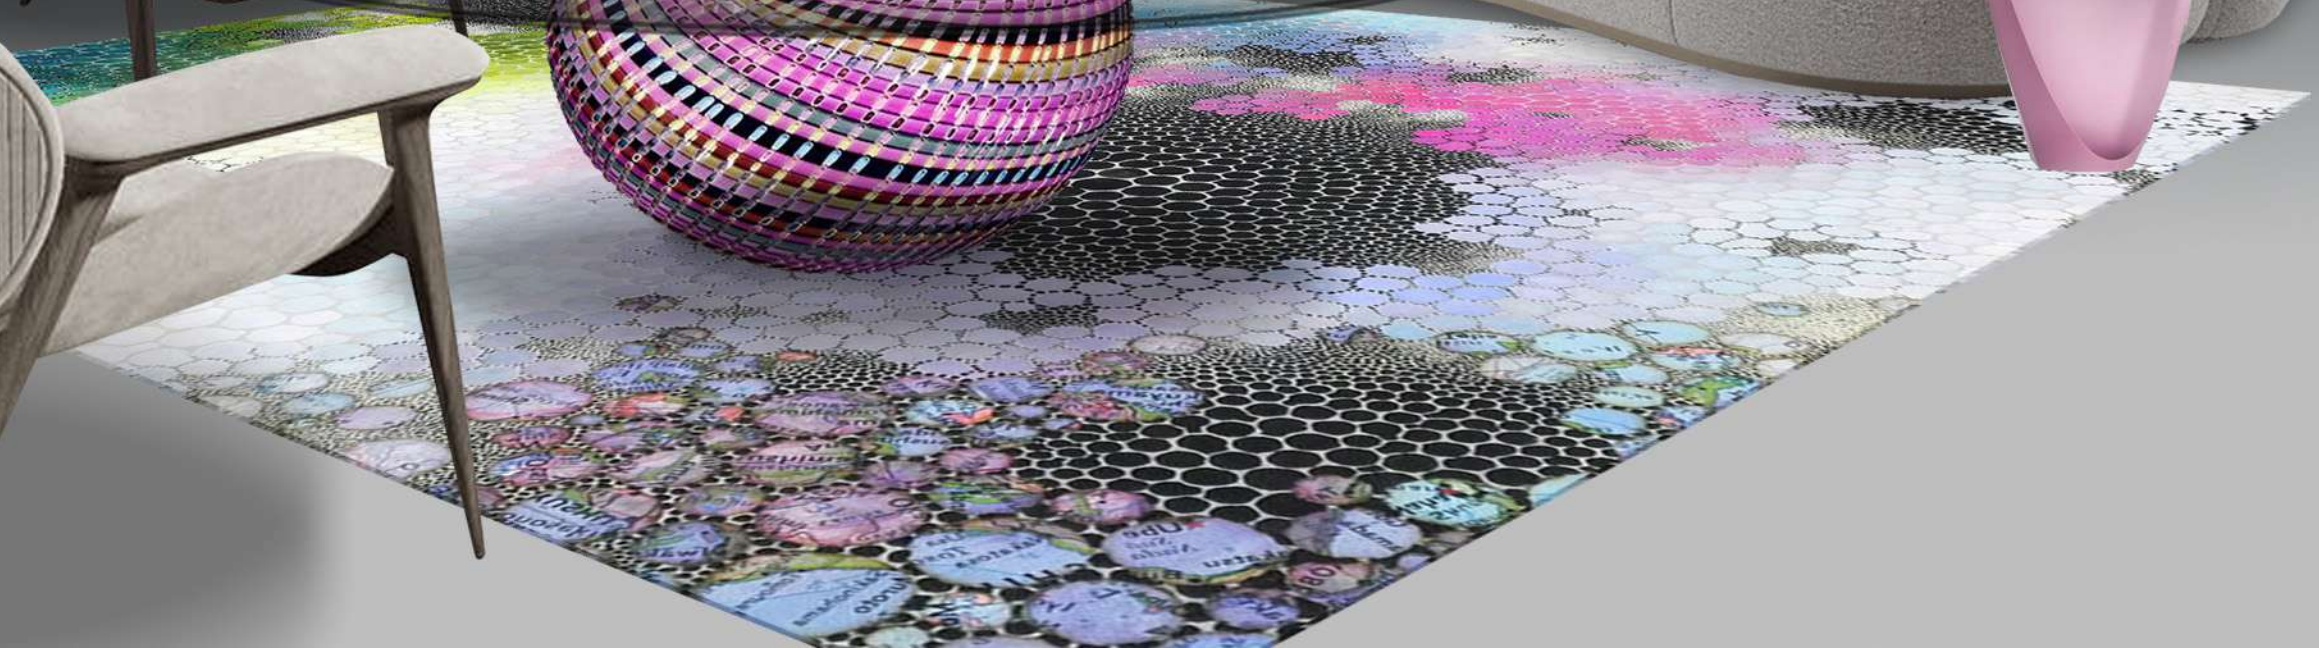

ALEXANDER'S COLLECTION

HIDDEN WORLD

COLLECTION
OF CONTEMPORARY FURNITURE

Coffee Table MOD-251
D120 H45

Side Table - ST-01
D40H50

Area Rug - CR-01/23
Custom Size
Original size: 250 x350

Decorative Panel: OA-013
100 x160x2