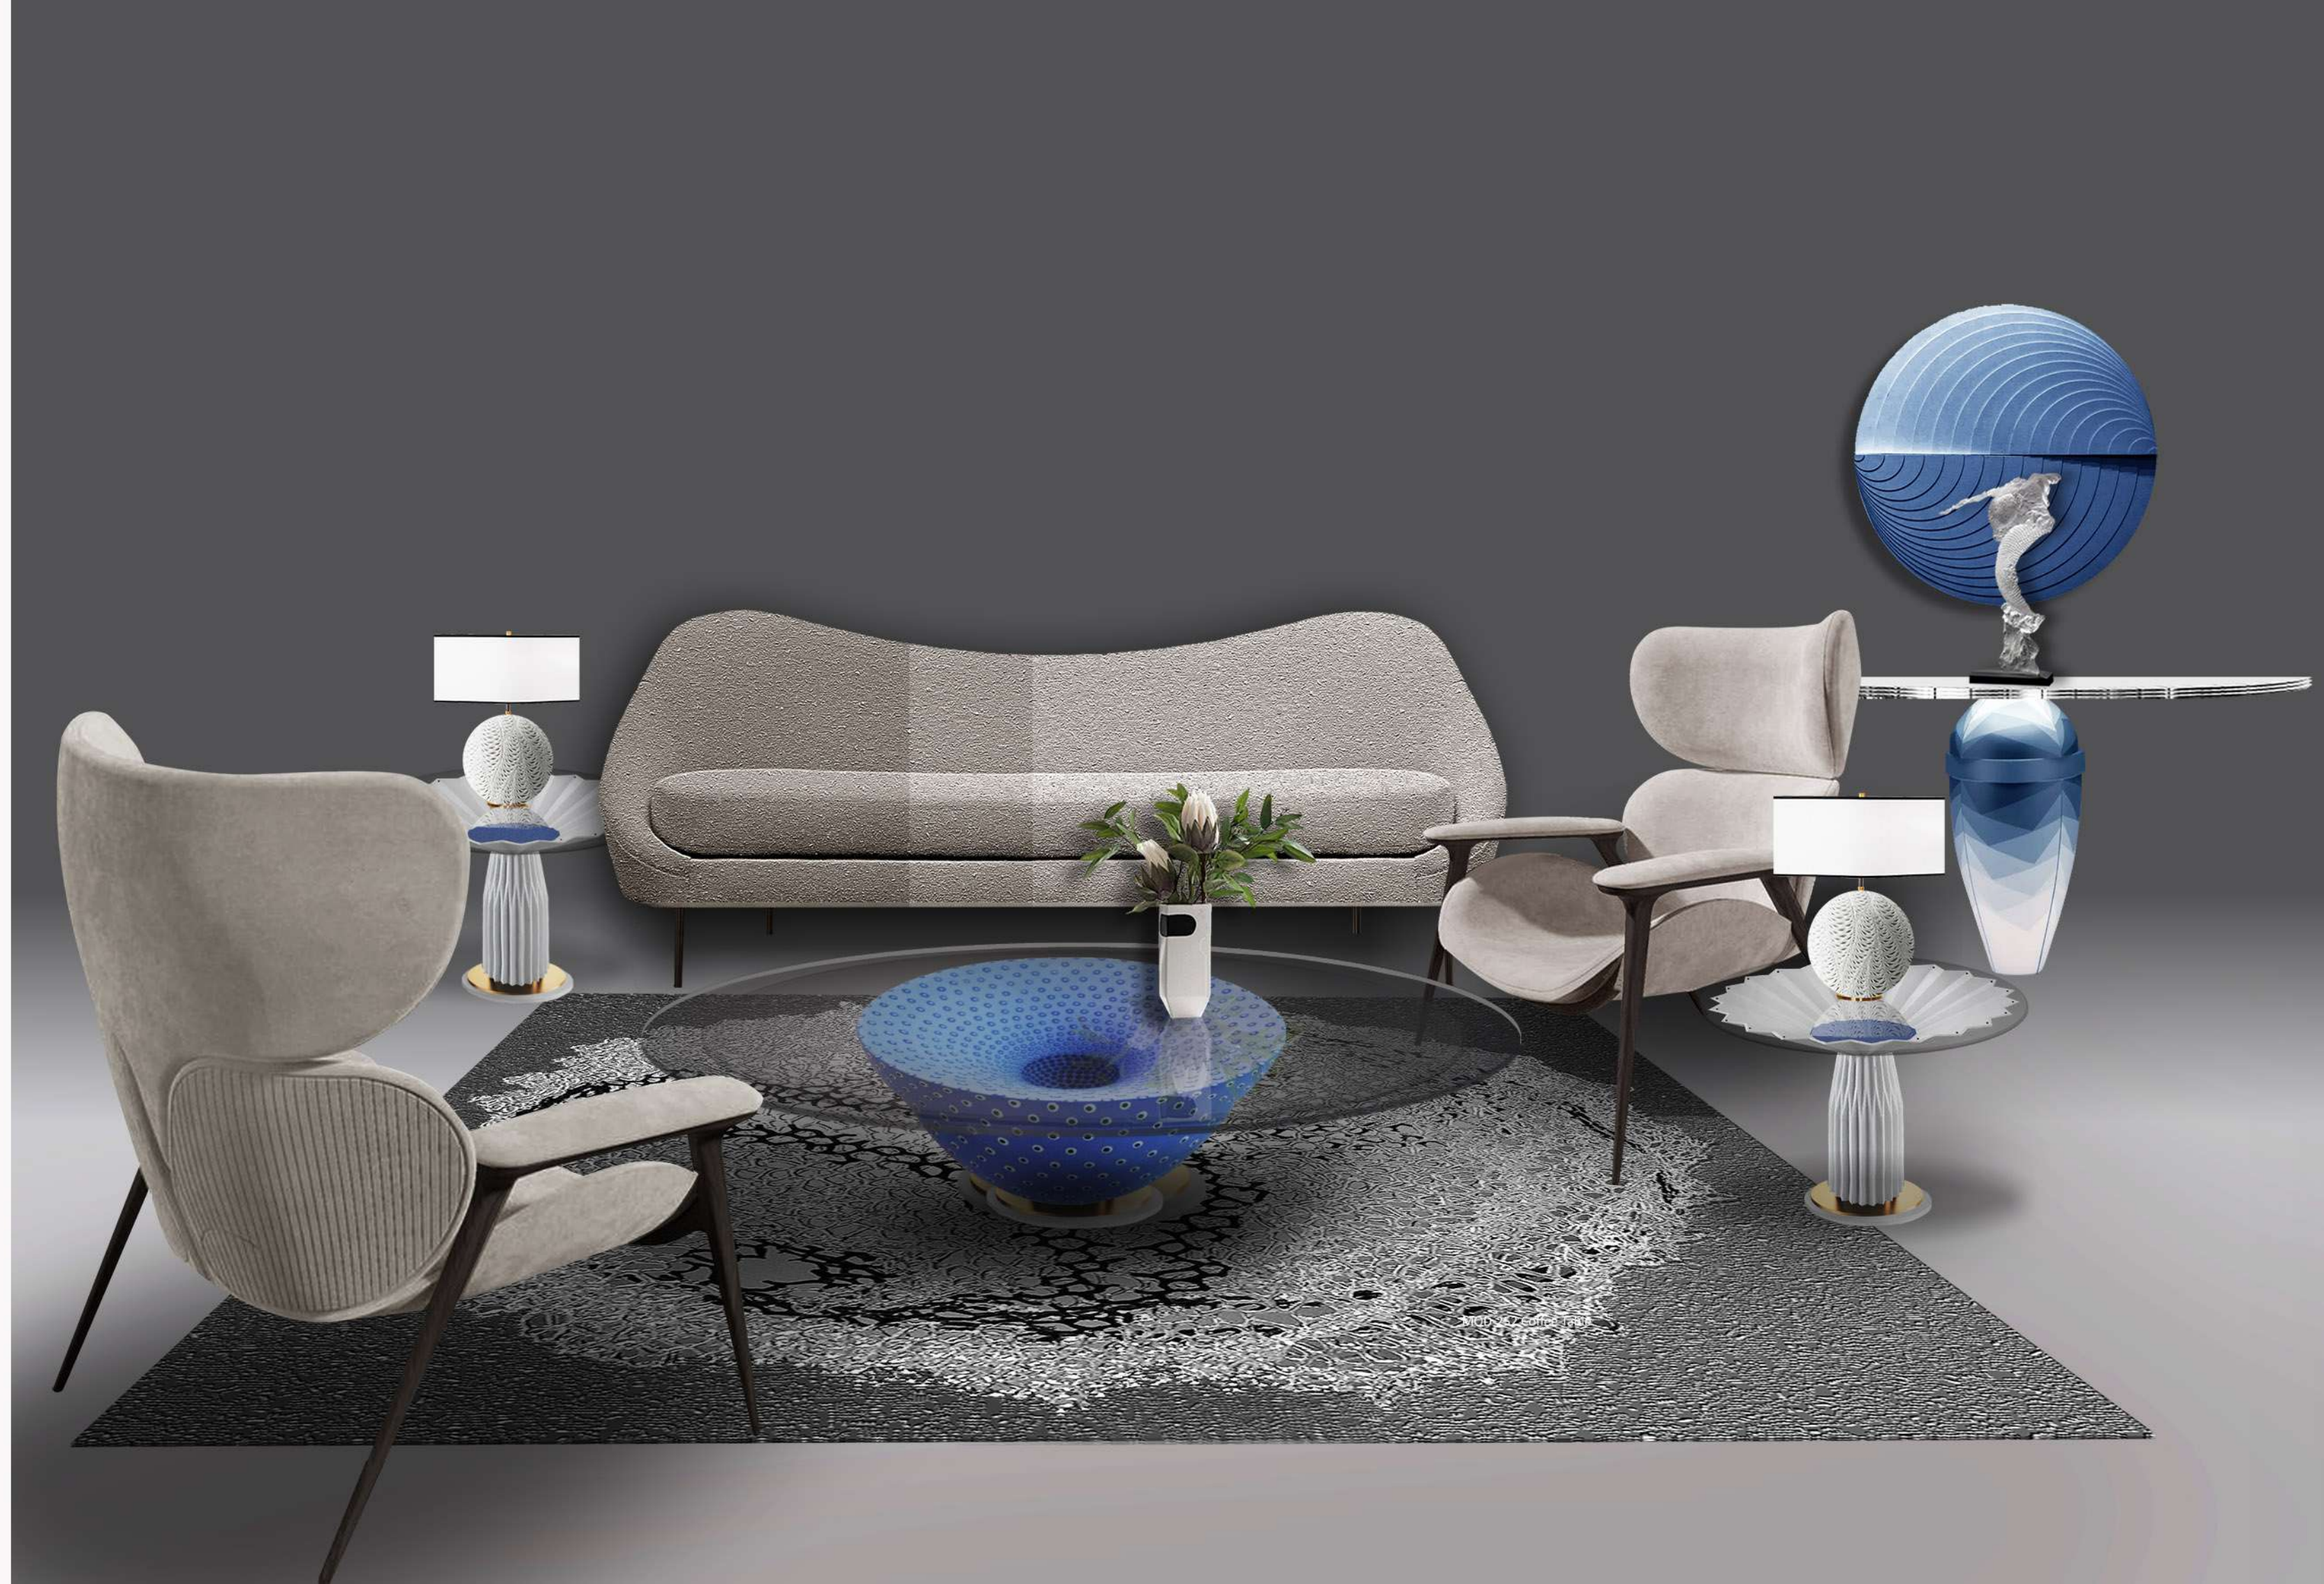

ALEXANDER'S COLLECTION

HIDDEN WORLD

COLLECTION
OF CONTEMPORARY FURNITURE

Coffee Table MOD-251
D120 H45

Side Table - ST-01
D40H50

Area Rug - CR-01/23
Custom Size
Original size: 250 x350

Decorative Panel: OA-013
100 x160x2

Coffee Table MOD-252
D135 H45

Side Table - MOD-253
D65 H55

Area Rug - CR-03-1/23
Custom size

Coffee Table MOD-252
D135 H45

Side Table - MOD-253
D65 H55

Area Rug - HW-01
Custom size
Original Size: 250 x 350